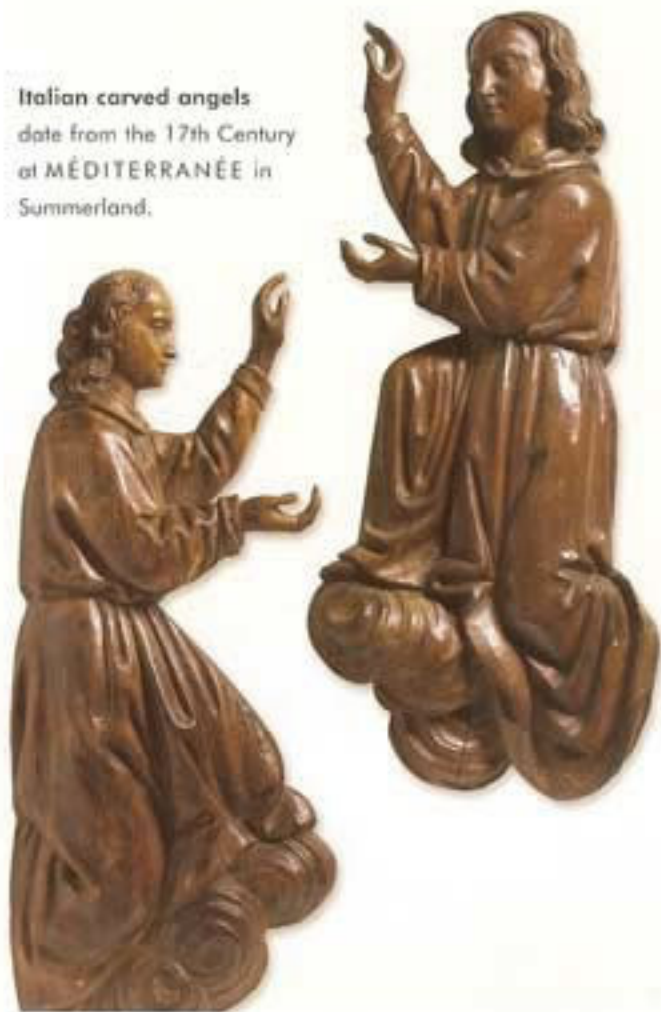

Italian carved angels date from the 17th Century at MÉDITERRANÉE in Summerland.